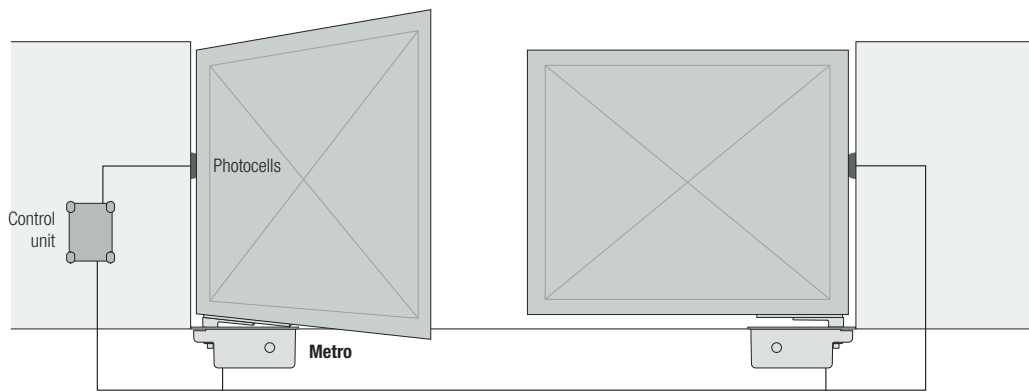

Dimensions

Utilisation limits

Max. gate length (m)

The shape, the height of the gate and the weather conditions can considerably reduce the values shown in the graph to the side. Use in windy areas 230 Vac models.