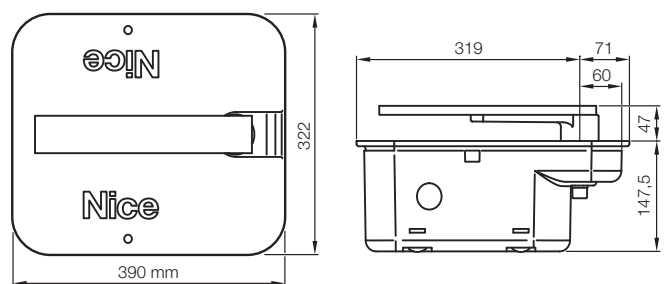

Technical specifications		ME3024	ME3000	ME3010
Power	(Vac 50 Hz)	-	230	
	(Vdc)	24	-	
Current absorbed	(line) (A)	5	1.2	
Power absorbed	(W)	120	250	
Supplied capacitor	(µF)	-	10	12
Protection level	(IP)	67		
Torque	(Nm)	250	300	
Speed	(Rpm)	1.4	1.14	
Working temp.	(°C Min/Max)	-20 ÷ +50		
Thermal cut-out	(°C)	-	140	
Work cycle	(%)	80	30	40
Dimensions	(mm)	390x194.5x322		
Weight	(kg)	11	11.5	

Dimensions

Utilisation limits

Max. gate length (m)

The shape, the height of the gate and the weather conditions can considerably reduce the values shown in the graph to the side. Use in windy areas 230 Vac models.