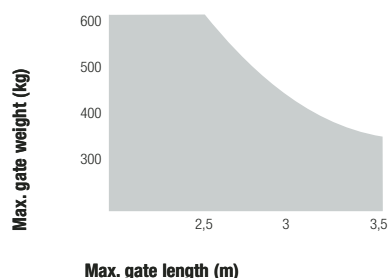

Dimensions

Utilisation limits

Max. gate length (m)

The shape, the height of the gate and the weather conditions can considerably reduce the values shown in the graph to the side. Use in windy areas 230 Vac models.